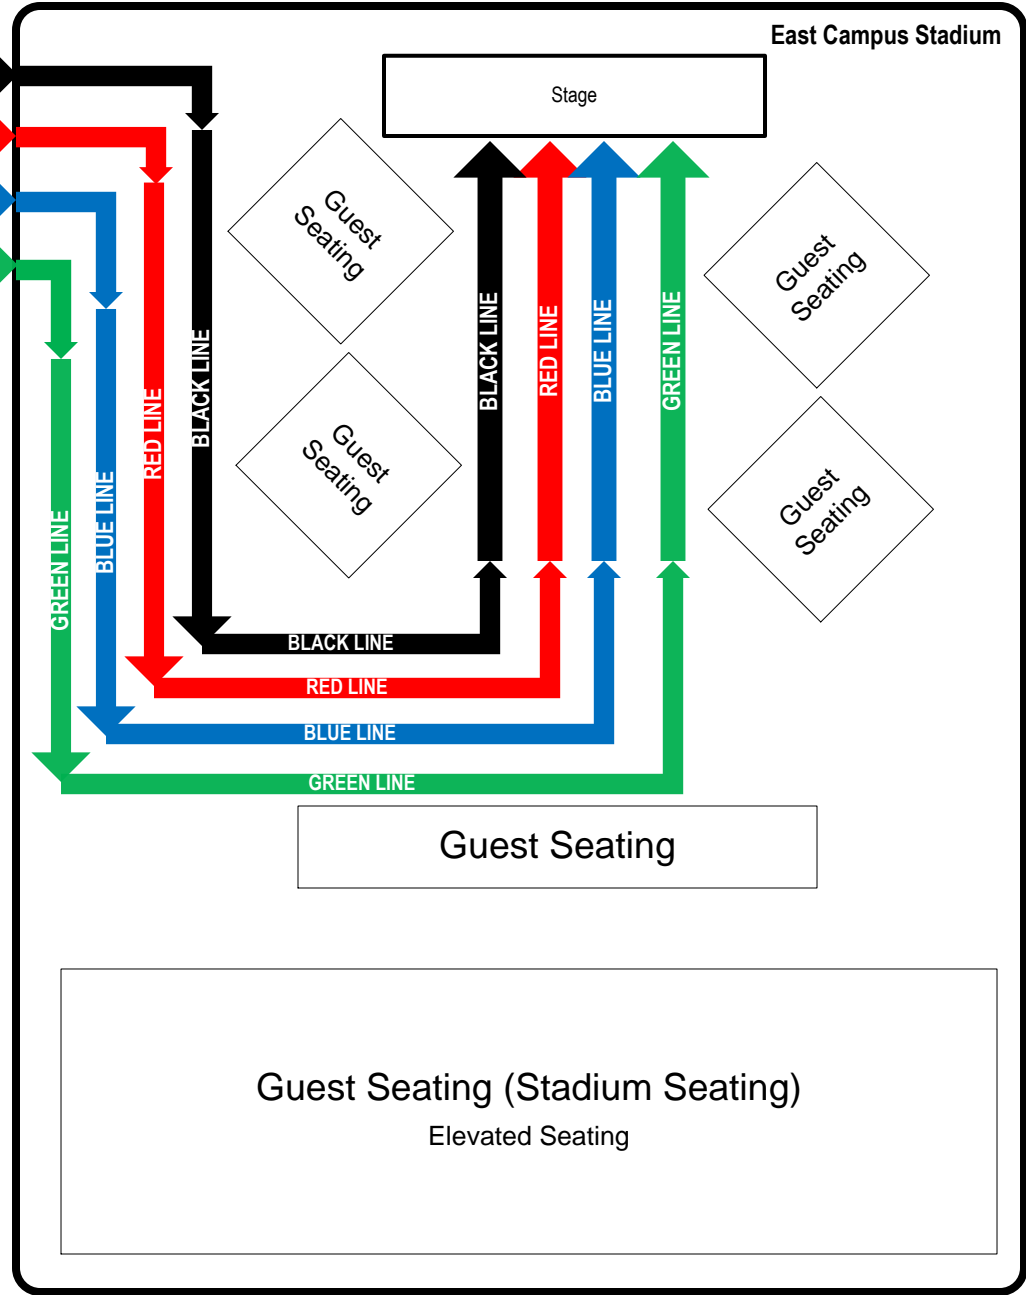

- BLACK LINE**
- Bachelor's Candidates**  
School of Architecture
- Bachelor's Candidates**  
School of Engineering
- Aeronautical Engineering
  - Biomedical Engineering
  - Chemical Engineering
- Doctoral Candidates**  
School of Architecture  
School of Engineering

- RED LINE**
- Joint Services  
Color Guard  
(NYS & RPI Flags)
- Bachelor's Candidates**  
School of Engineering
- Civil Engineering
  - Computer & Systems Engineering
  - Electric Power Engineering
  - Electrical Engineering
  - Engineering Physics
  - Environmental Engineering
  - Industrial and Management Engineering
  - Materials Engineering
- Doctoral Candidates**  
School of HASS  
Lally School of Management  
School of Science
- Master's Candidates**  
School of Architecture  
School of Engineering (ME's)

- GREEN LINE**
- Bachelor's Candidates**  
School of Science  
Information Technology and  
Web Science
- Master's Candidates**  
School of Management  
School of Science  
Information Technology

**Graduate Lineup**  
**Edge Hill Terrace**  
Line up begins at 7:30 a.m.