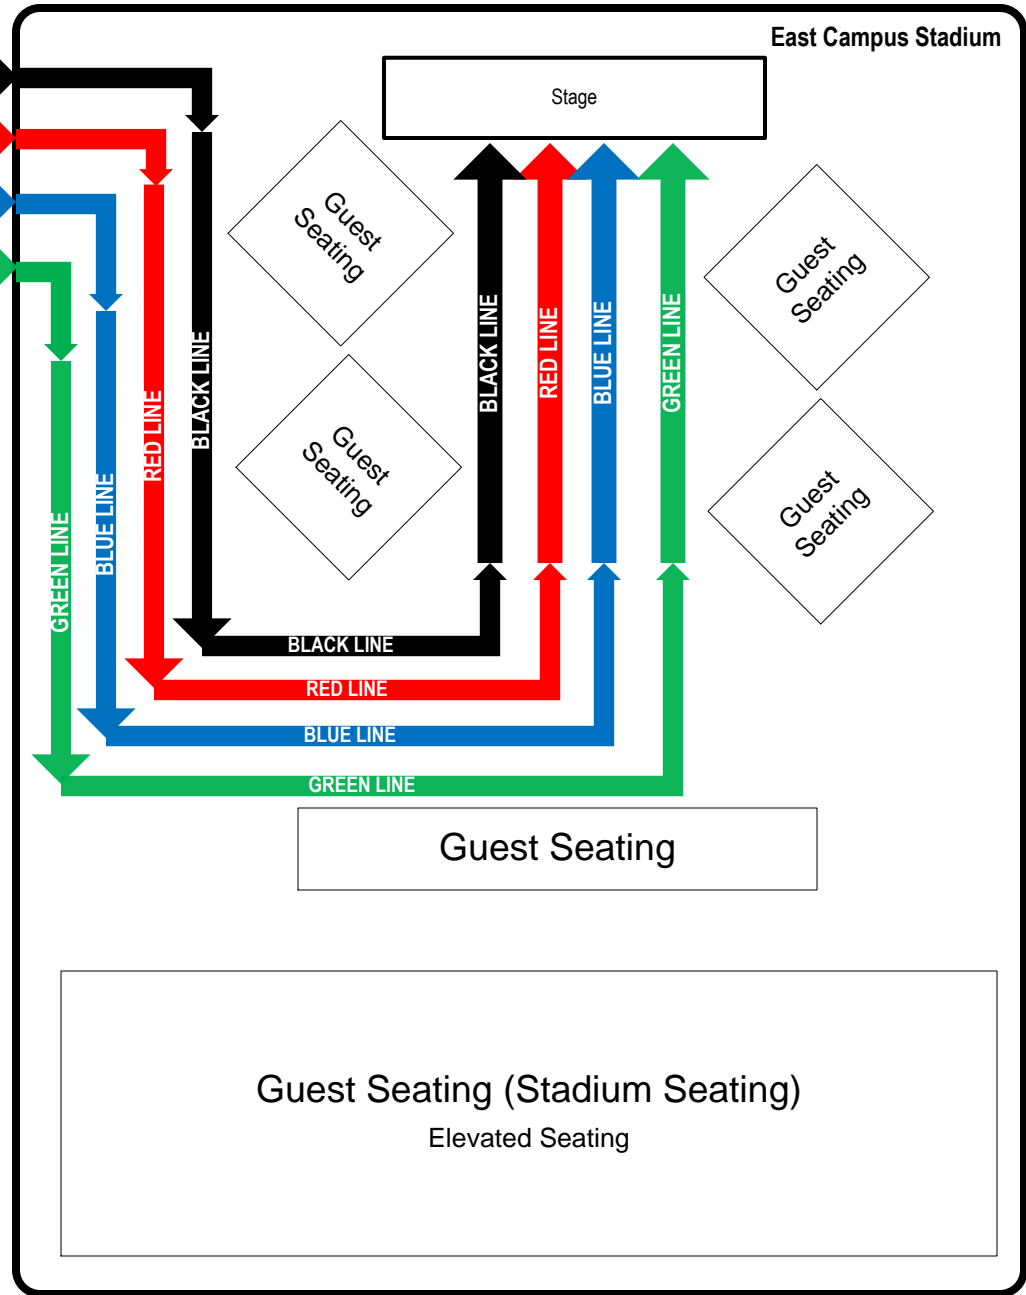

- BLACK LINE**
- Bachelor's Candidates**
School of Architecture
- Bachelor's Candidates**
School of Engineering
- Aeronautical Engineering
 - Biomedical Engineering
 - Chemical Engineering
- Doctoral Candidates**
School of Architecture
School of Engineering

- RED LINE**
- Joint Services
Color Guard
(NYS & RPI Flags)
- Bachelor's Candidates**
School of Engineering
- Civil Engineering
 - Computer & Systems Engineering
 - Electric Power Engineering
 - Electrical Engineering
 - Engineering Physics
 - Environmental Engineering
 - Industrial and Management Engineering
 - Materials Engineering
- Doctoral Candidates**
School of HASS
Lally School of Management
School of Science
- Master's Candidates**
School of Architecture
School of Engineering (ME's)

- GREEN LINE**
- Bachelor's Candidates**
School of Science
Information Technology and
Web Science
- Master's Candidates**
School of Management
School of Science
Information Technology

Graduate Lineup
Edge Hill Terrace
Line up begins at 7:30 a.m.